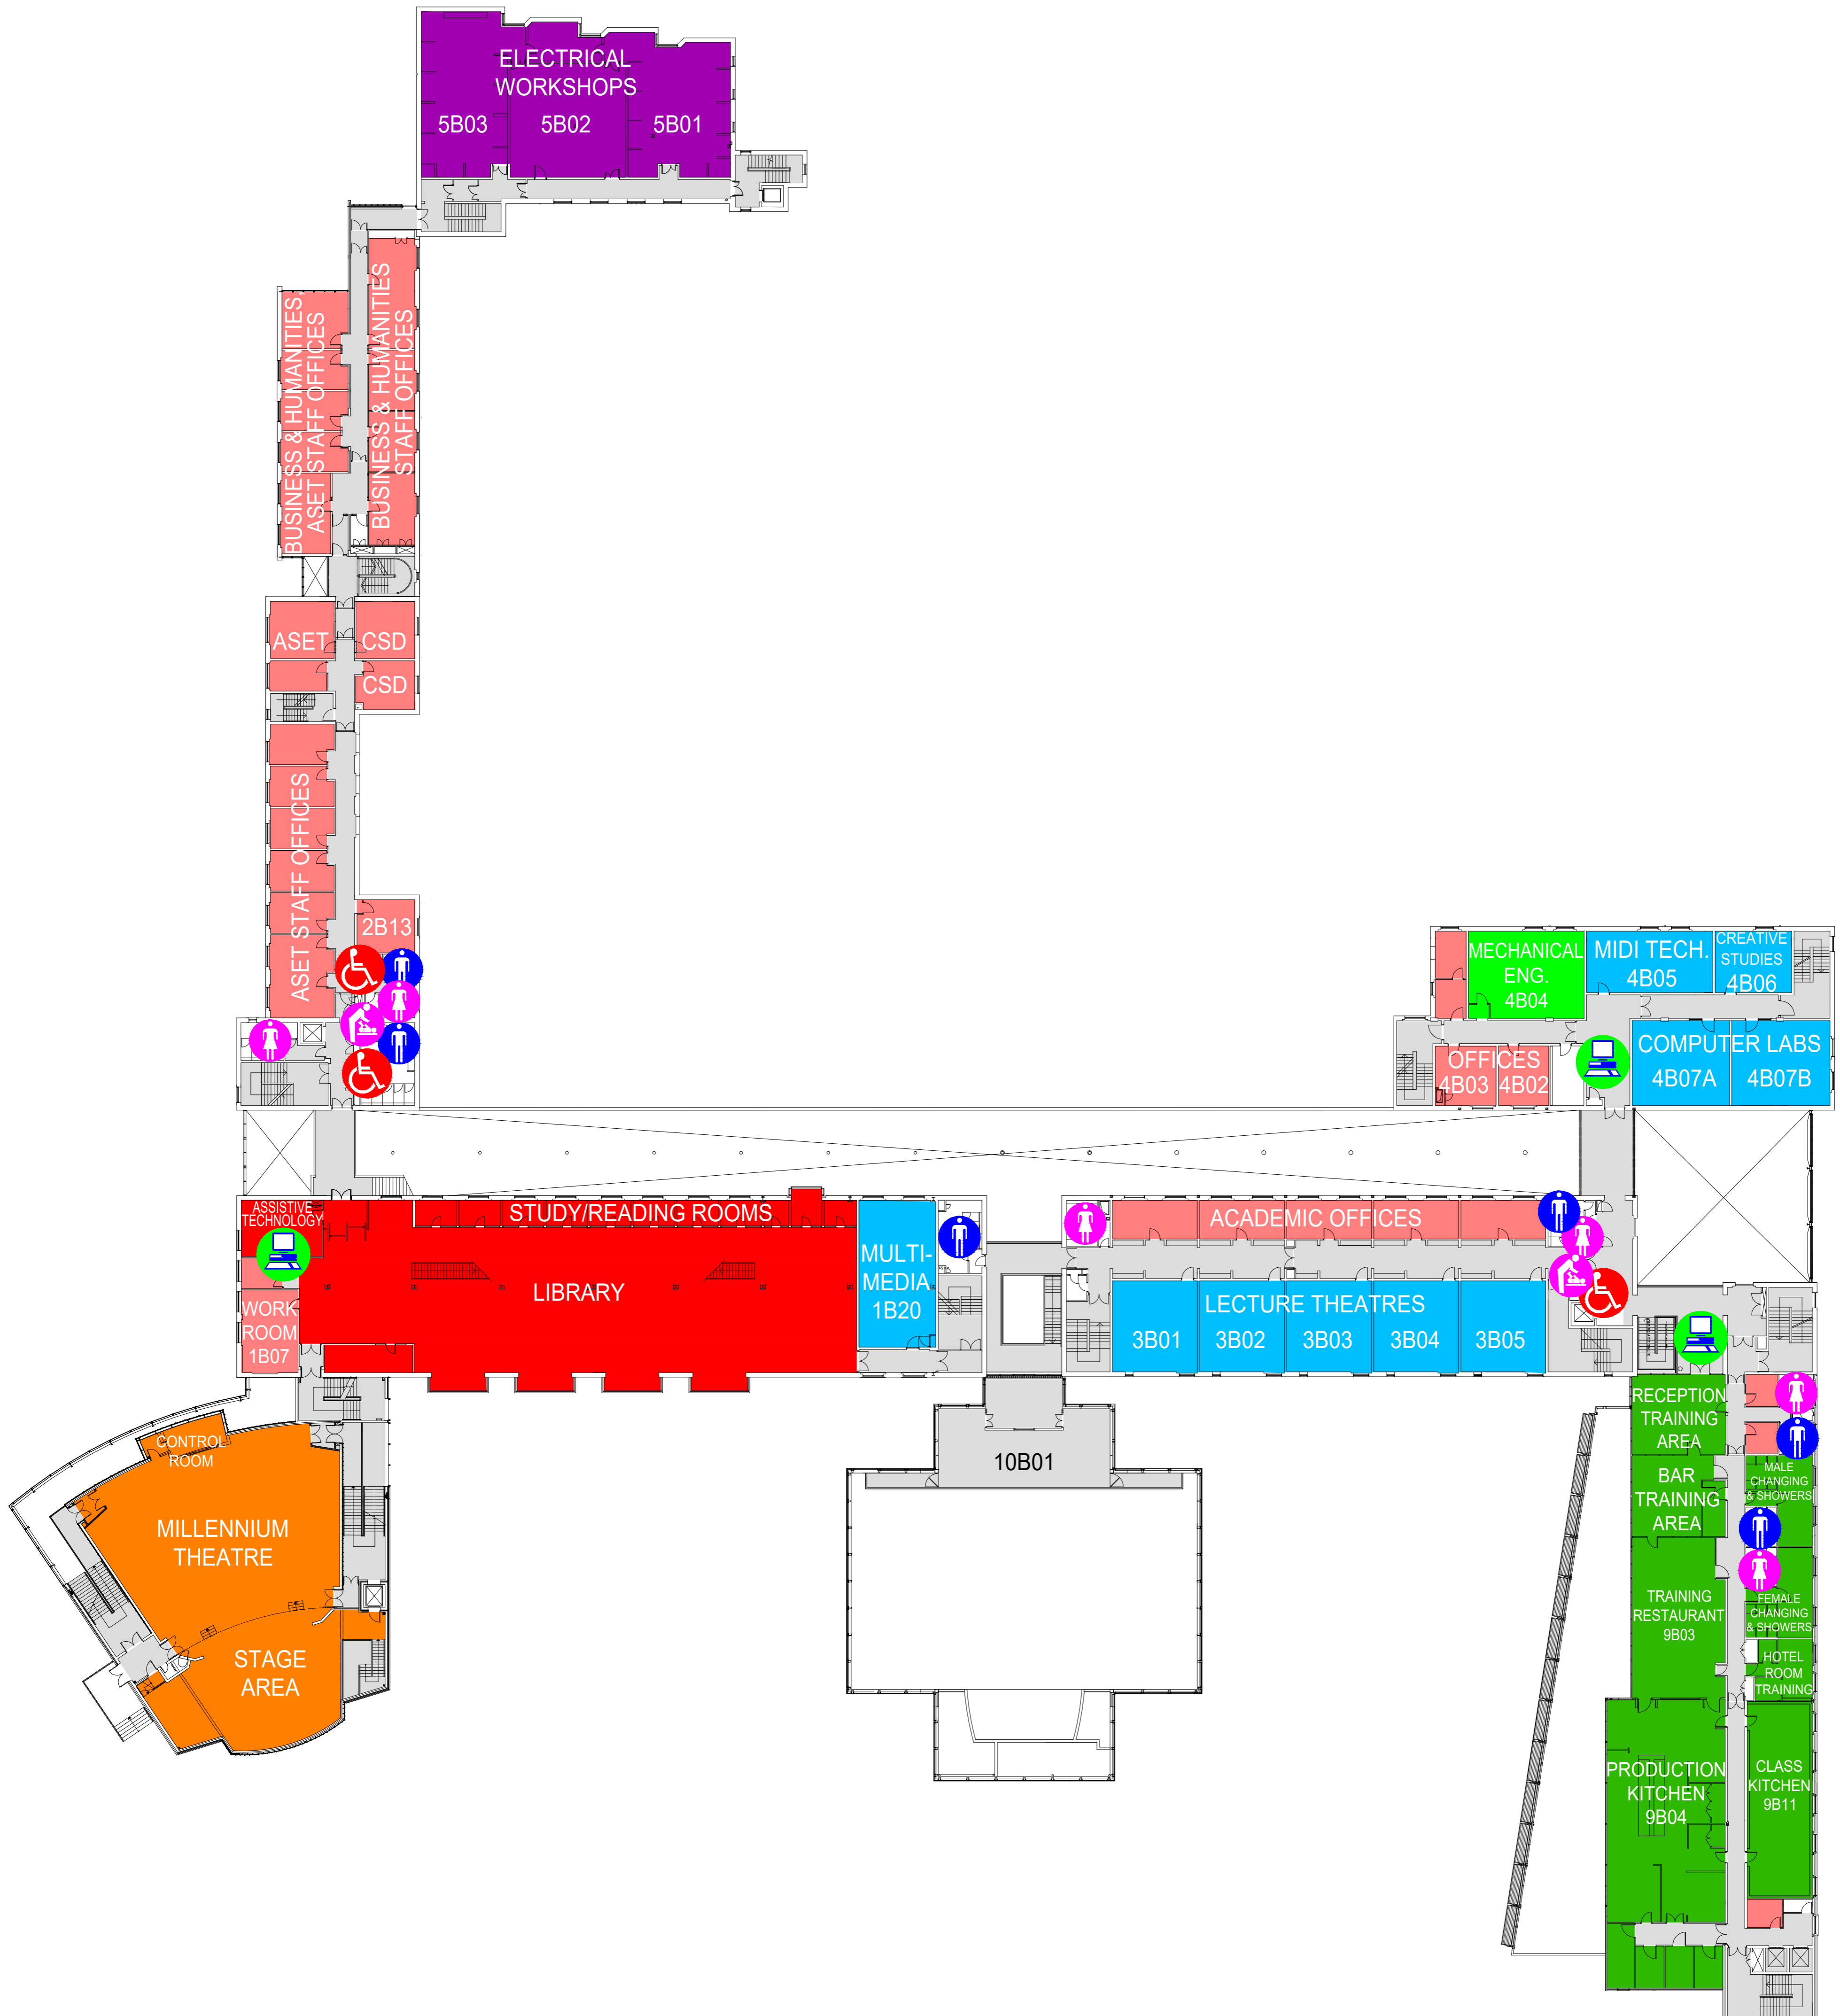

MOYLISH MAIN BUILDING
FIRST FLOOR

LEGEND:

	STUDENT SERVICES		ELECTRICAL & ELECTRONIC		FEMALE WC
	MILLENNIUM THEATRE		STAFF OFFICES		ACCESSIBLE WC
	LECTURE ROOMS		MECHANICAL		BABY CHANGING
	HOSPITALITY		MALE WC		OPEN ACCESS COMPUTER WORKSTATIONS